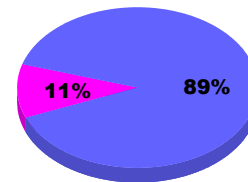

Jul/Aug/Sep

Male Female