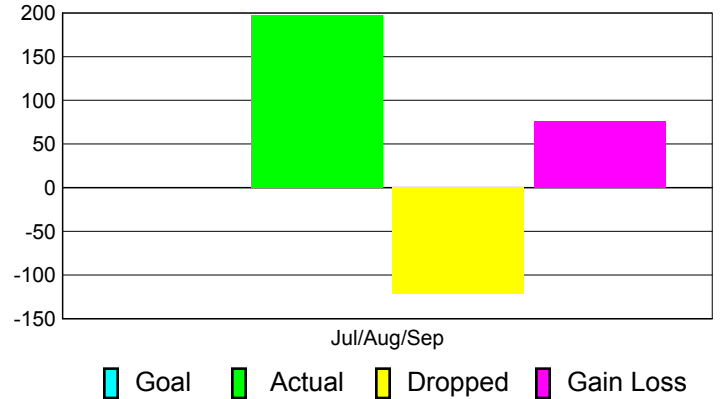

Club Results 2011-2012

Goal, New, Dropped, Gain/Loss

MEMBERSHIP

Membership Results
2011-2012

Membership
2010-2011

Month	Net Memb Goal	Actual New Memb	Actual Dropped Memb	Gain/Loss of Memb	Gain/Loss of Memb
Jul/Aug/Sep		198	-122	76	-3
Totals		198	-122	76	-3

Membership Results 2011-2012

Goal, New, Dropped, Gain/Loss

Comparison of Club Gain/Loss

Current Year Compared to the Previous Year

Comparison of Membership Gain/Loss

Current Year Compared to the Previous Year