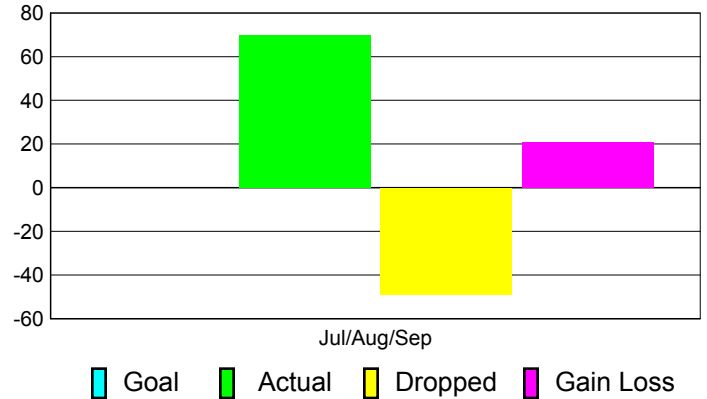

Membership Results 2011-2012

Goal, New, Dropped, Gain/Loss