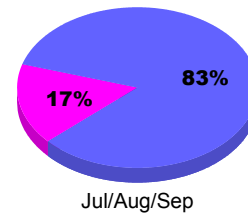

Jul/Aug/Sep

■ Male   ■ Female