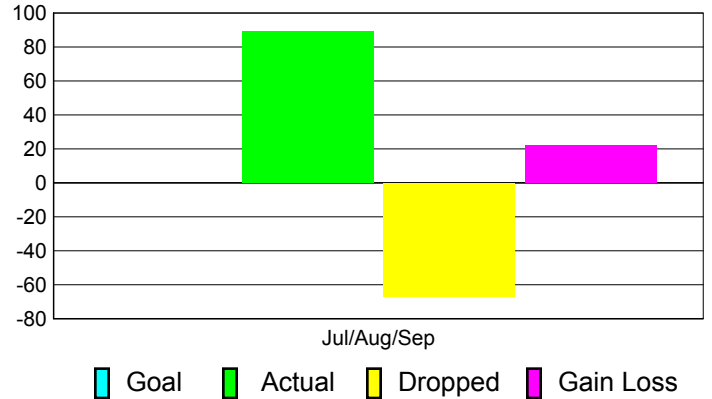

Membership Results 2011-2012

Goal, New, Dropped, Gain/Loss