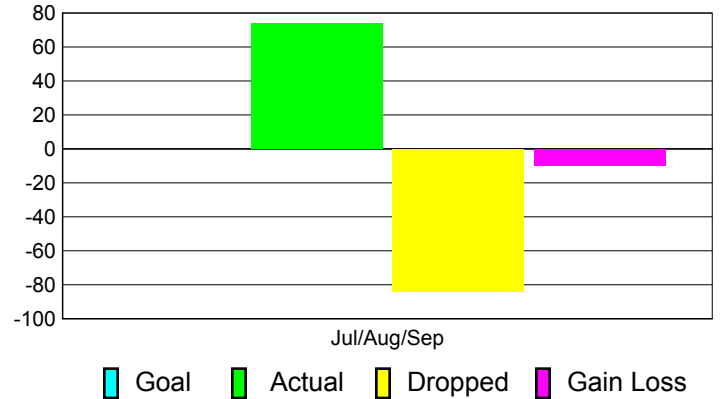

Membership Results 2011-2012

Goal, New, Dropped, Gain/Loss

Comparison of Membership Gain/Loss

Current Year Compared to the Previous Year