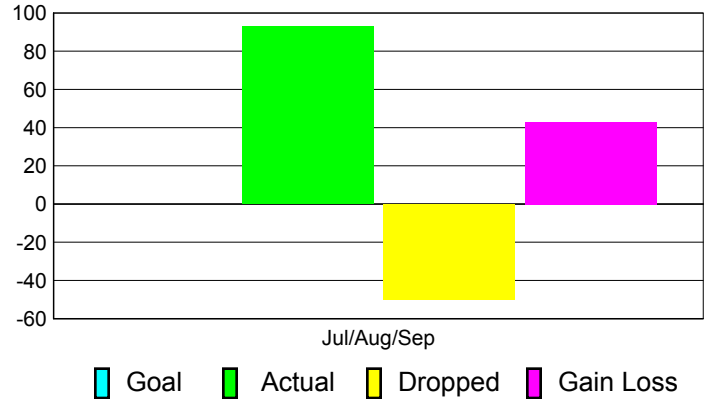

Membership Results 2011-2012

Goal, New, Dropped, Gain/Loss

Comparison of Membership Gain/Loss

Current Year Compared to the Previous Year