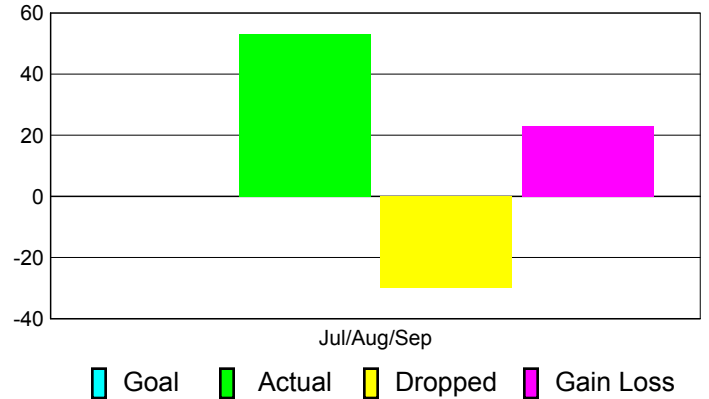

Membership Results 2011-2012

Goal, New, Dropped, Gain/Loss