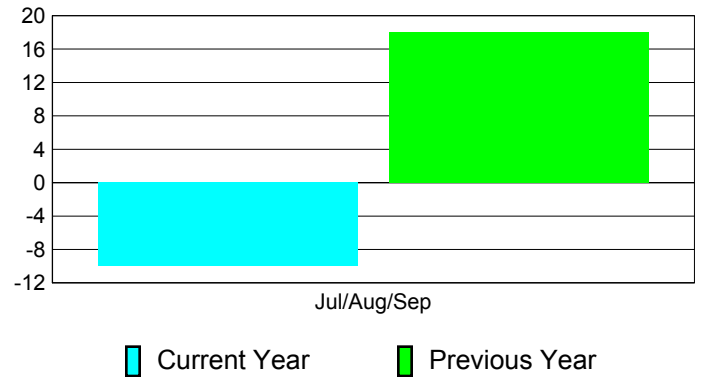

Gender Comparison 2011-2012