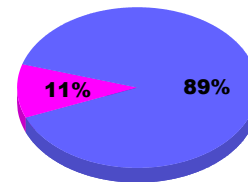

Gender Comparison 2011-2012

Jul/Aug/Sep

Legend: Male (Blue), Female (Magenta)