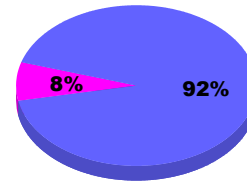

Gender Comparison 2011-2012

Jul/Aug/Sep

Legend: Male (Blue), Female (Magenta)