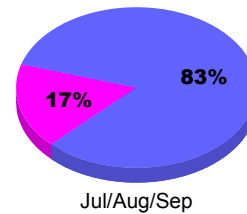

Gender Comparison 2011-2012

Jul/Aug/Sep

Legend: Male (Blue), Female (Magenta)