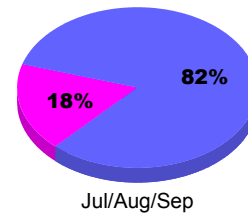

YTD Status Quo Clubs 2011-2012

Status Quo Clubs Compared to Status Quo Members

Legend: Status Quo Clubs (Cyan), Total Status Quo Members (Green)

MEMBERSHIP

Membership Results
2011-2012

Membership
2010-2011

Month	Net Memb Goal	Actual New Memb	Actual Dropped Memb	Gain/Loss of Memb	Gain/Loss of Memb
Jul/Aug/Sep		46	-19	27	6
Totals		46	-19	27	6

Membership Results 2011-2012

Goal, New, Dropped, Gain/Loss

Legend: Goal (Cyan), Actual (Green), Dropped (Yellow), Gain Loss (Magenta)

Comparison of Membership Gain/Loss

Current Year Compared to the Previous Year

Legend: Current Year (Cyan), Previous Year (Green)

Gender Comparison 2011-2012

Jul/Aug/Sep

Legend: Male (Blue), Female (Magenta)